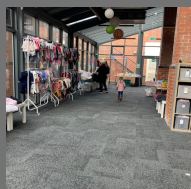

Conservatory

Capacity 40